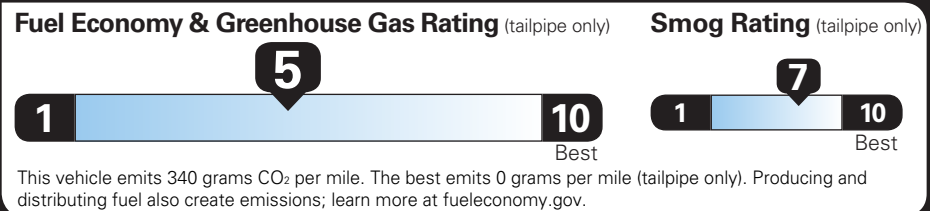

EPA DOT Fuel Economy and Environment

Gasoline Vehicle

Fuel Economy EQUINOX AWD

Small SUVs range from 14 to 129 MPG. The best vehicle rates 132 MPGe.

26 MPG combined city/hwy
24 city
30 highway

3.8 gallons per 100 miles

You spend **$500** more in fuel costs over 5 years compared to the average new vehicle.

Annual fuel cost **$1,700**