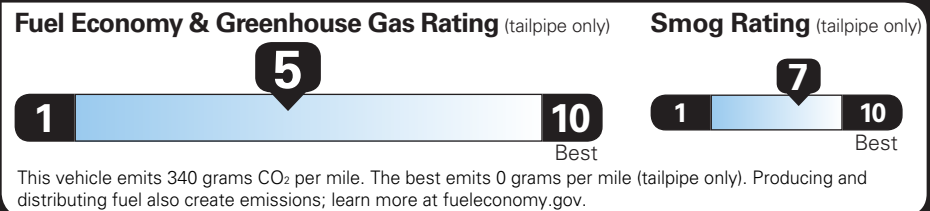

EPA DOT Fuel Economy and Environment

Gasoline Vehicle

Fuel Economy EQUINOX AWD

Small SUVs range from 14 to 129 MPG. The best vehicle rates 132 MPGe.

26 MPG combined city/hwy
24 city
30 highway

3.8 gallons per 100 miles

You spend $500 more in fuel costs over 5 years compared to the average new vehicle.

Annual fuel cost $1,700